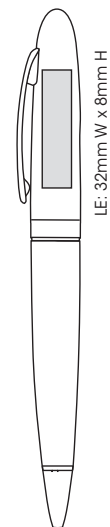

Barrel Colour

Black Carbon Fiber with weave pattern

Includes polished chrome plated clip and trim.

G1709
(18mm W x 145mm H)

BIC® Carbon Fiber Twist

Item# G1709

- Carbon fiber with weave pattern
- Chrome plated cap and accents
- Refillable
- Black velour sleeve included

Imprint

Laser Engraving (LE): Price includes 1 line of repeating copy or personalisation on cap with grey colour fill included.

See diagram for imprint area, location and number of colours.

Available in

Production Time: 5 working days
7 working days

AUSTRALIA
NEW ZEALAND

QTY	50	100	250	500	1000
-----	----	-----	-----	-----	------

G1709